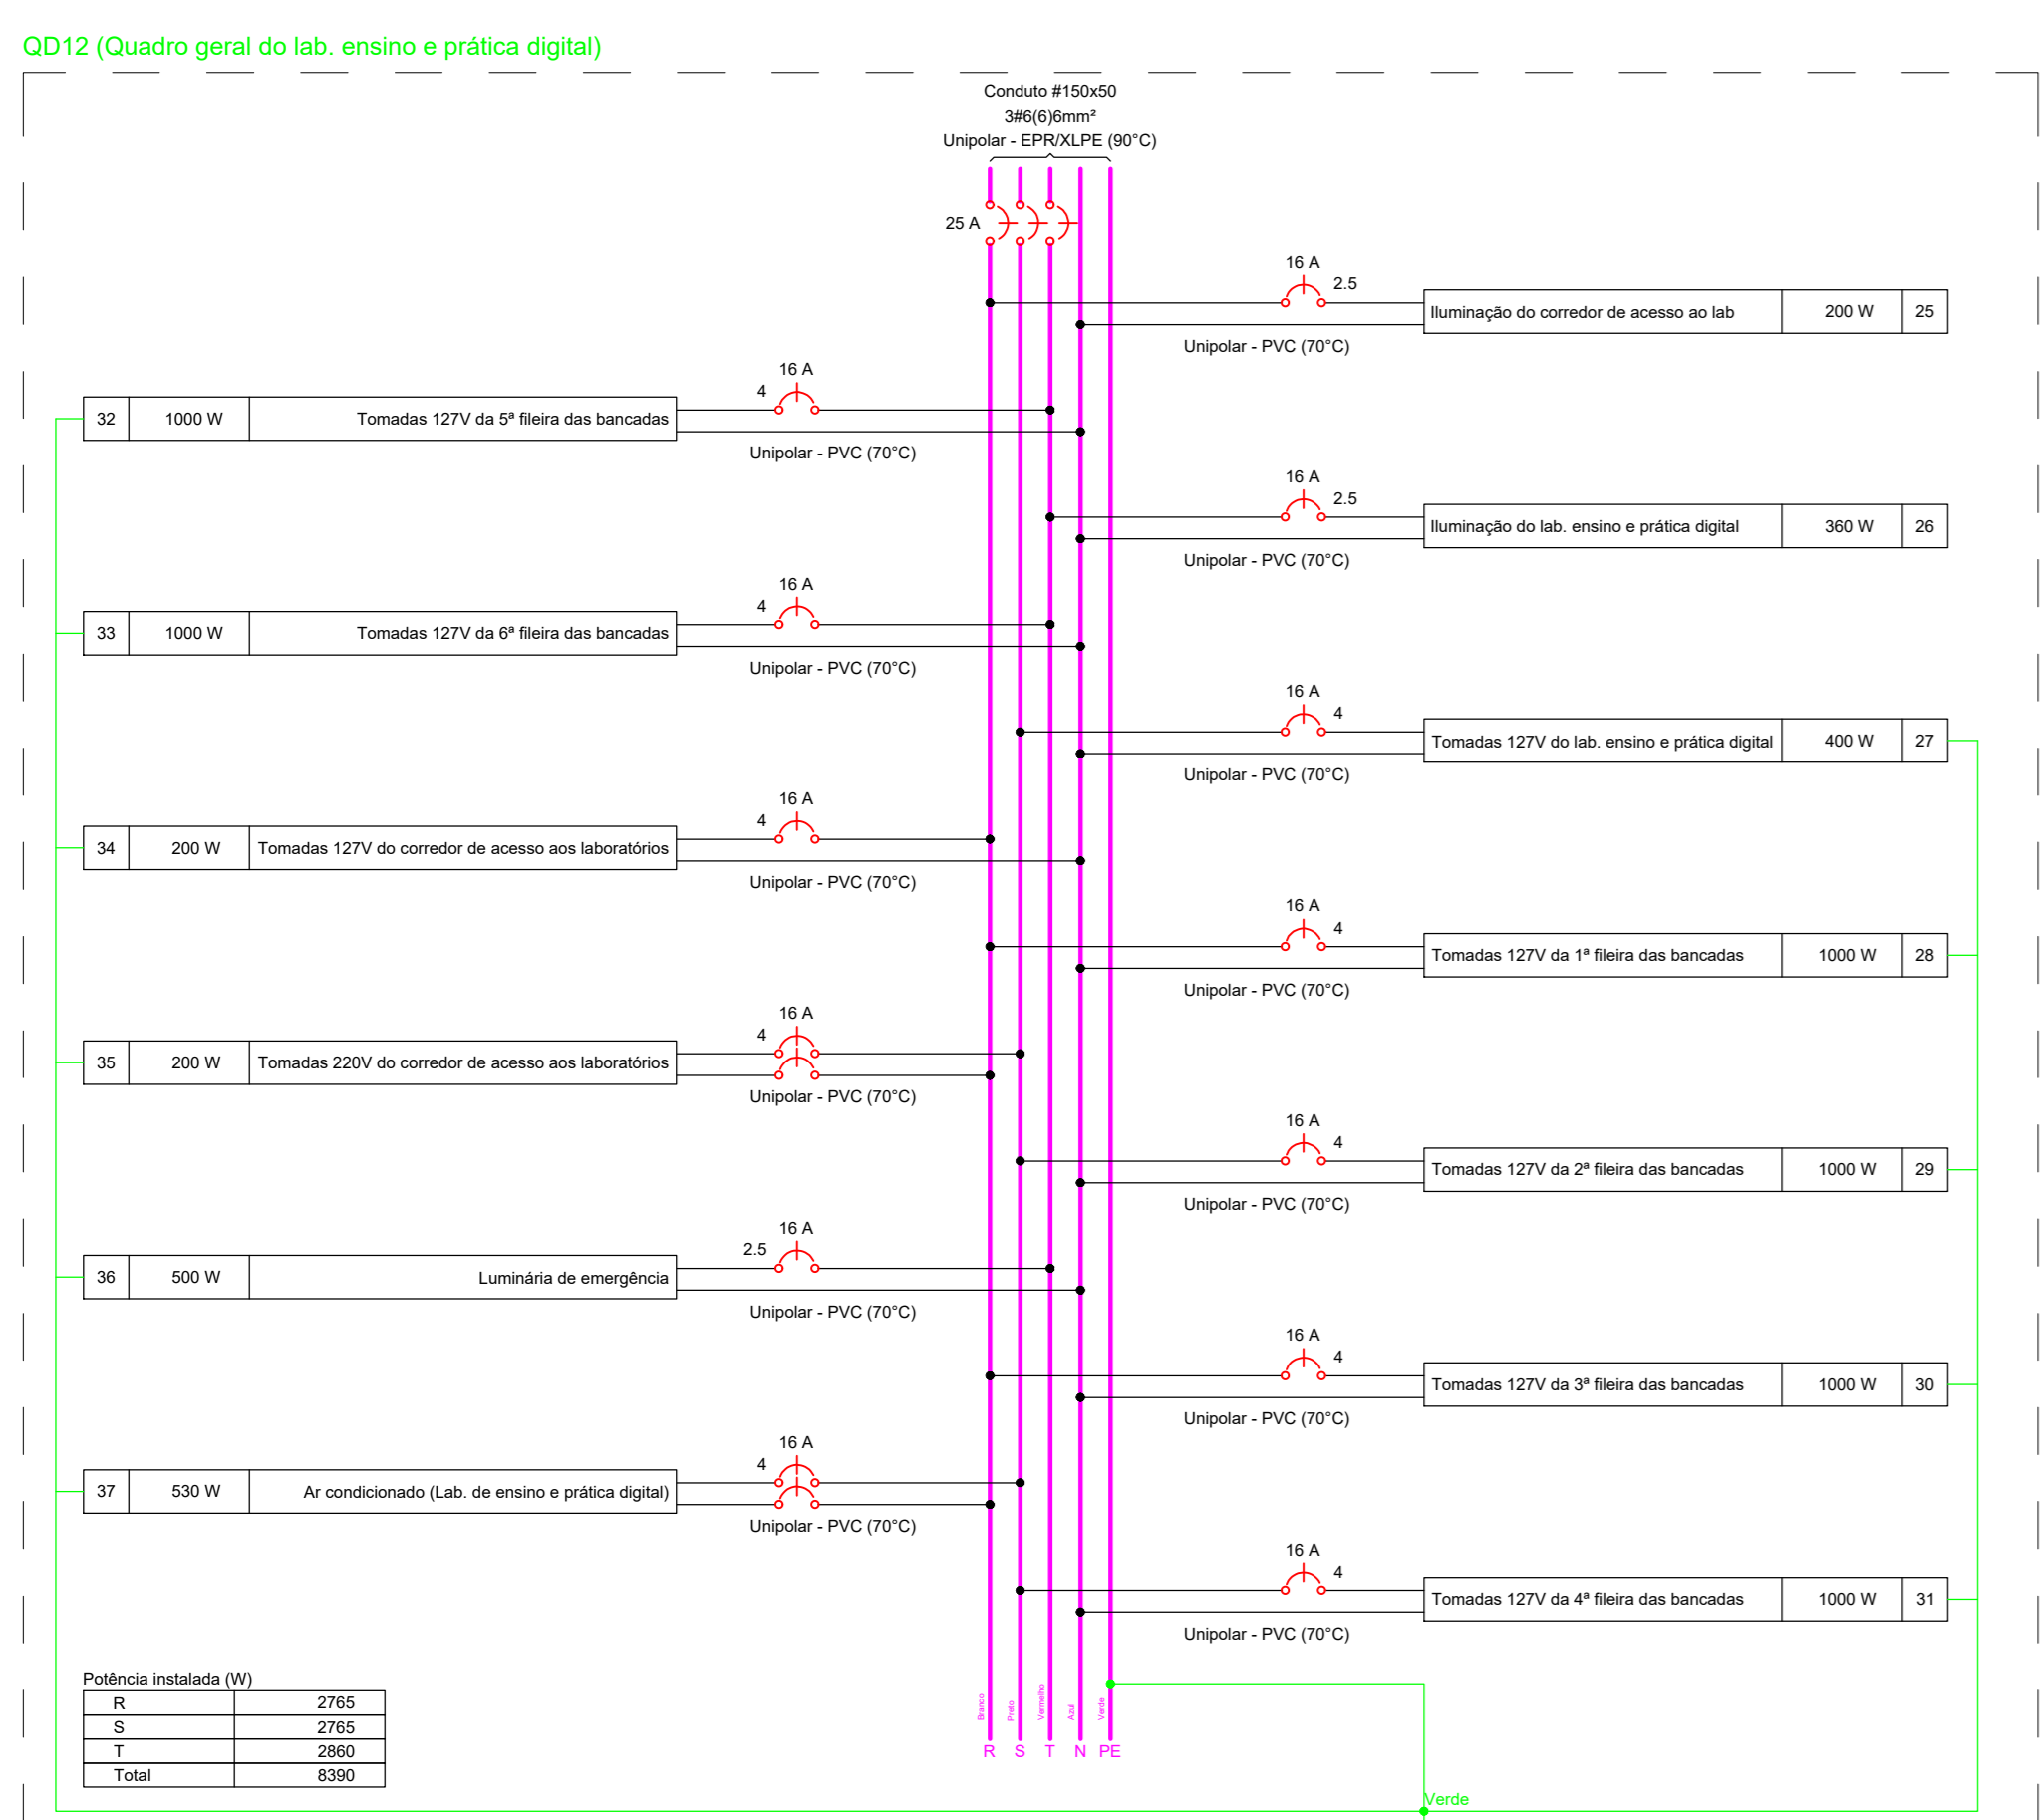

PISO 03

Legenda table listing symbols for boxes, conduits, switches, lamps, and other electrical components.

NOTAS and LEGENDA DAS INDICAÇÕES sections containing technical notes and key for symbols used in the diagrams.

UNIVERSIDADE FEDERAL DE ALFENAS - UNIFAL-MG COORDENADORIA DE PROJETOS E OBRAS - CPO/Proplan. Includes project details, signatures, and technical information.