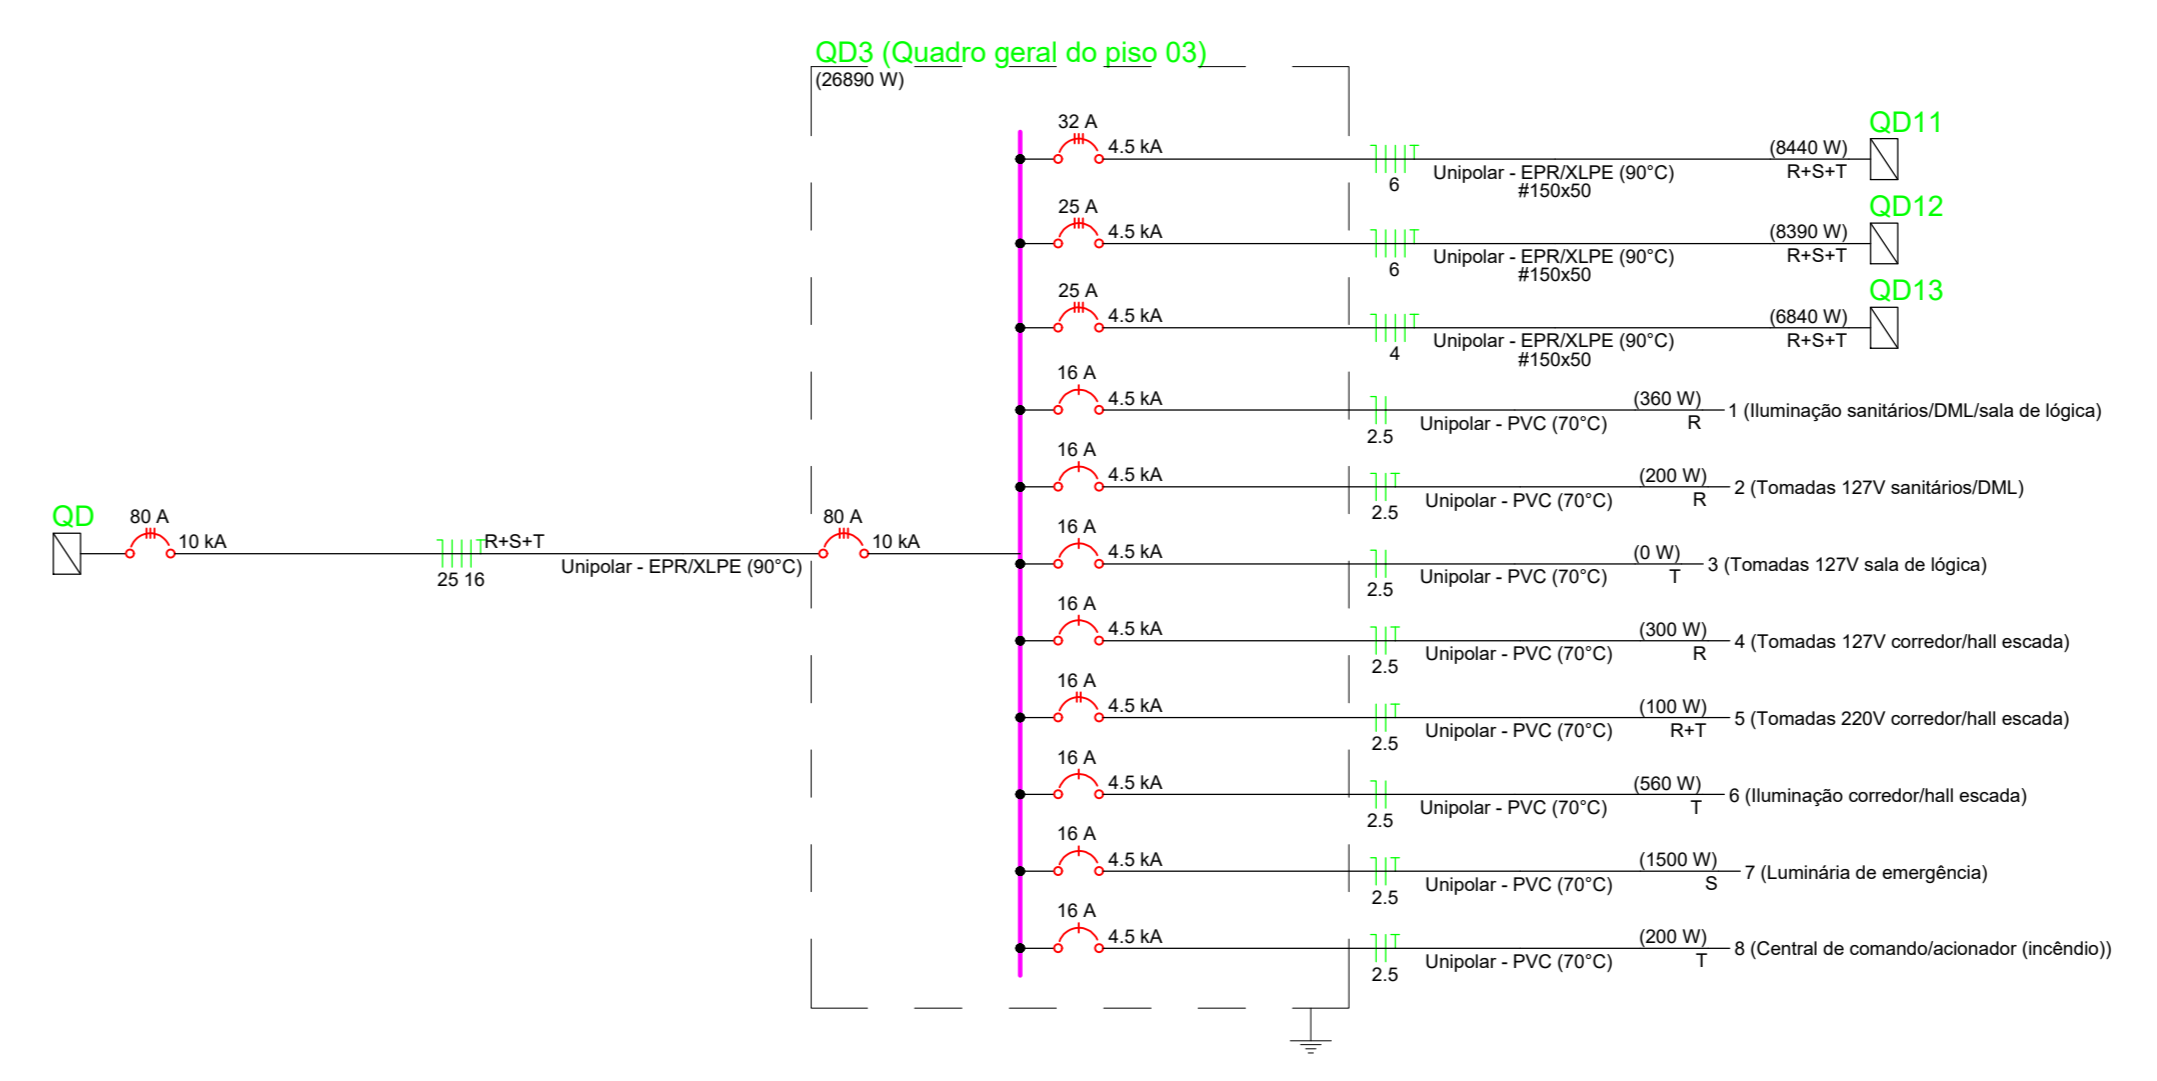

PISO 03

Legenda table listing symbols for boxes, conduits, switches, lamps, and other electrical components.

NOTAS and LEGENDA DAS INDICAÇÕES sections containing technical notes and key for symbols used in the diagrams.

UNIVERSIDADE FEDERAL DE ALFENAS - UNIFAL-MG COORDENADORIA DE PROJETOS E OBRAS - CPO/Proplan. Includes project details, signatures, and technical information.