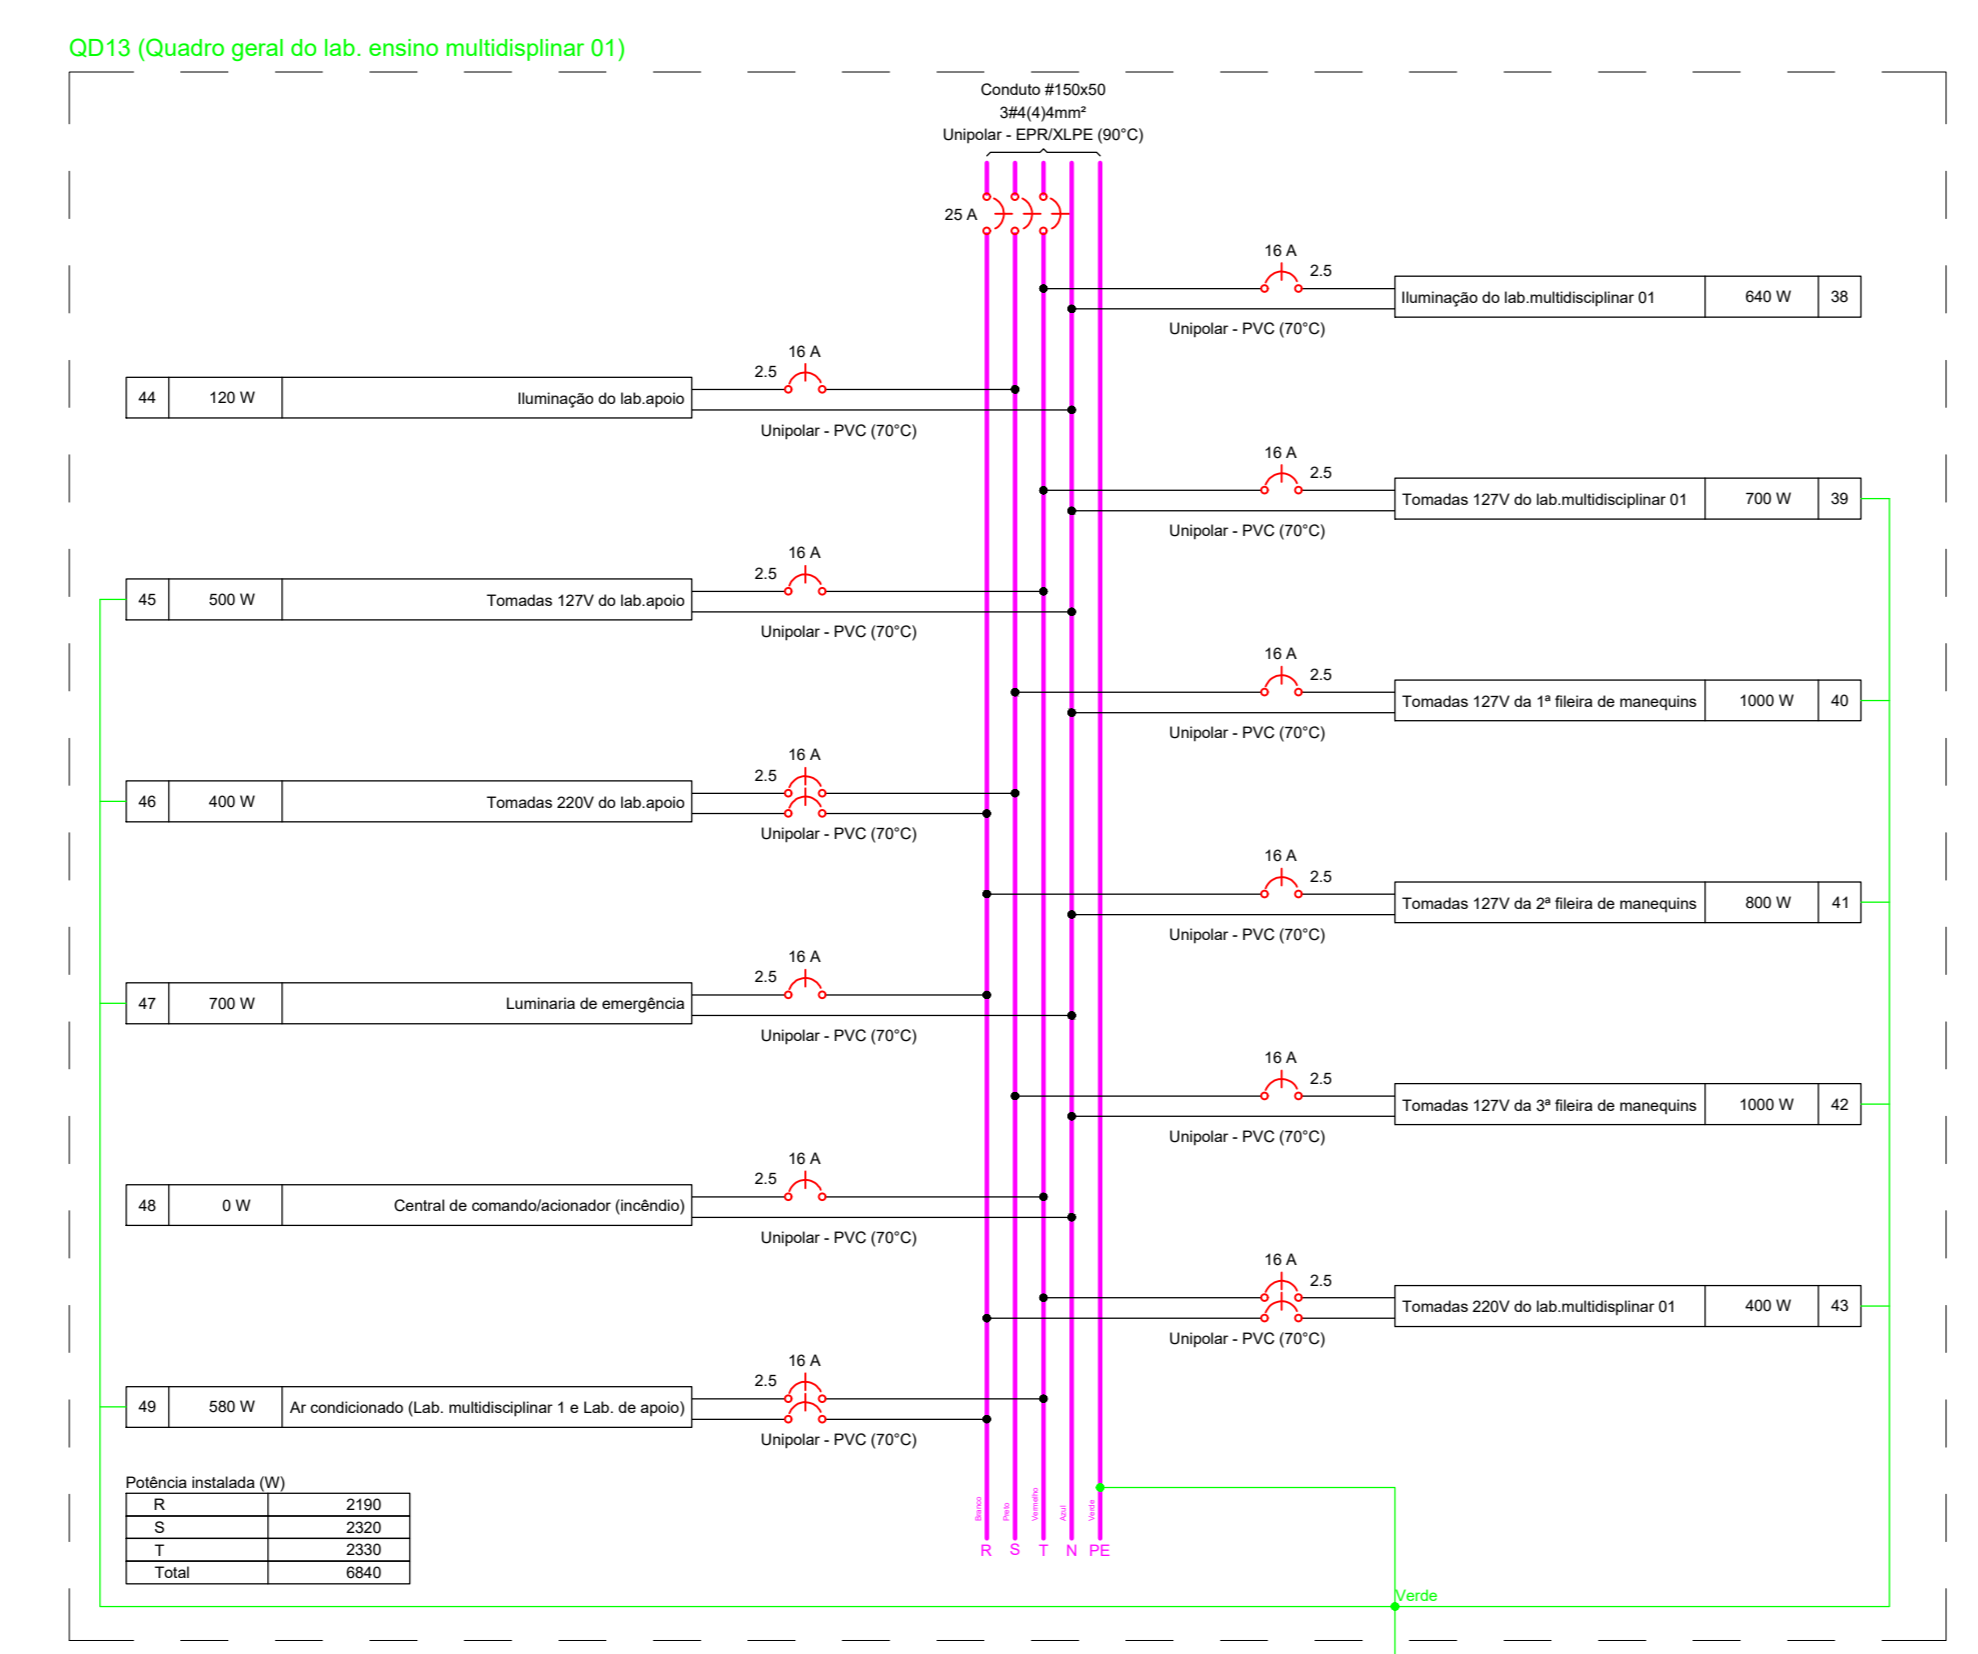

PISO 03

Legenda table listing symbols for boxes, conduits, switches, lamps, and other electrical components.

NOTAS and LEGENDA DAS INDICAÇÕES sections containing technical notes and key for symbols used in the diagrams.

UNIVERSIDADE FEDERAL DE ALFENAS - UNIFAL-MG COORDENADORIA DE PROJETOS E OBRAS - CPO/Proplan. Includes project details, signatures, and technical information.