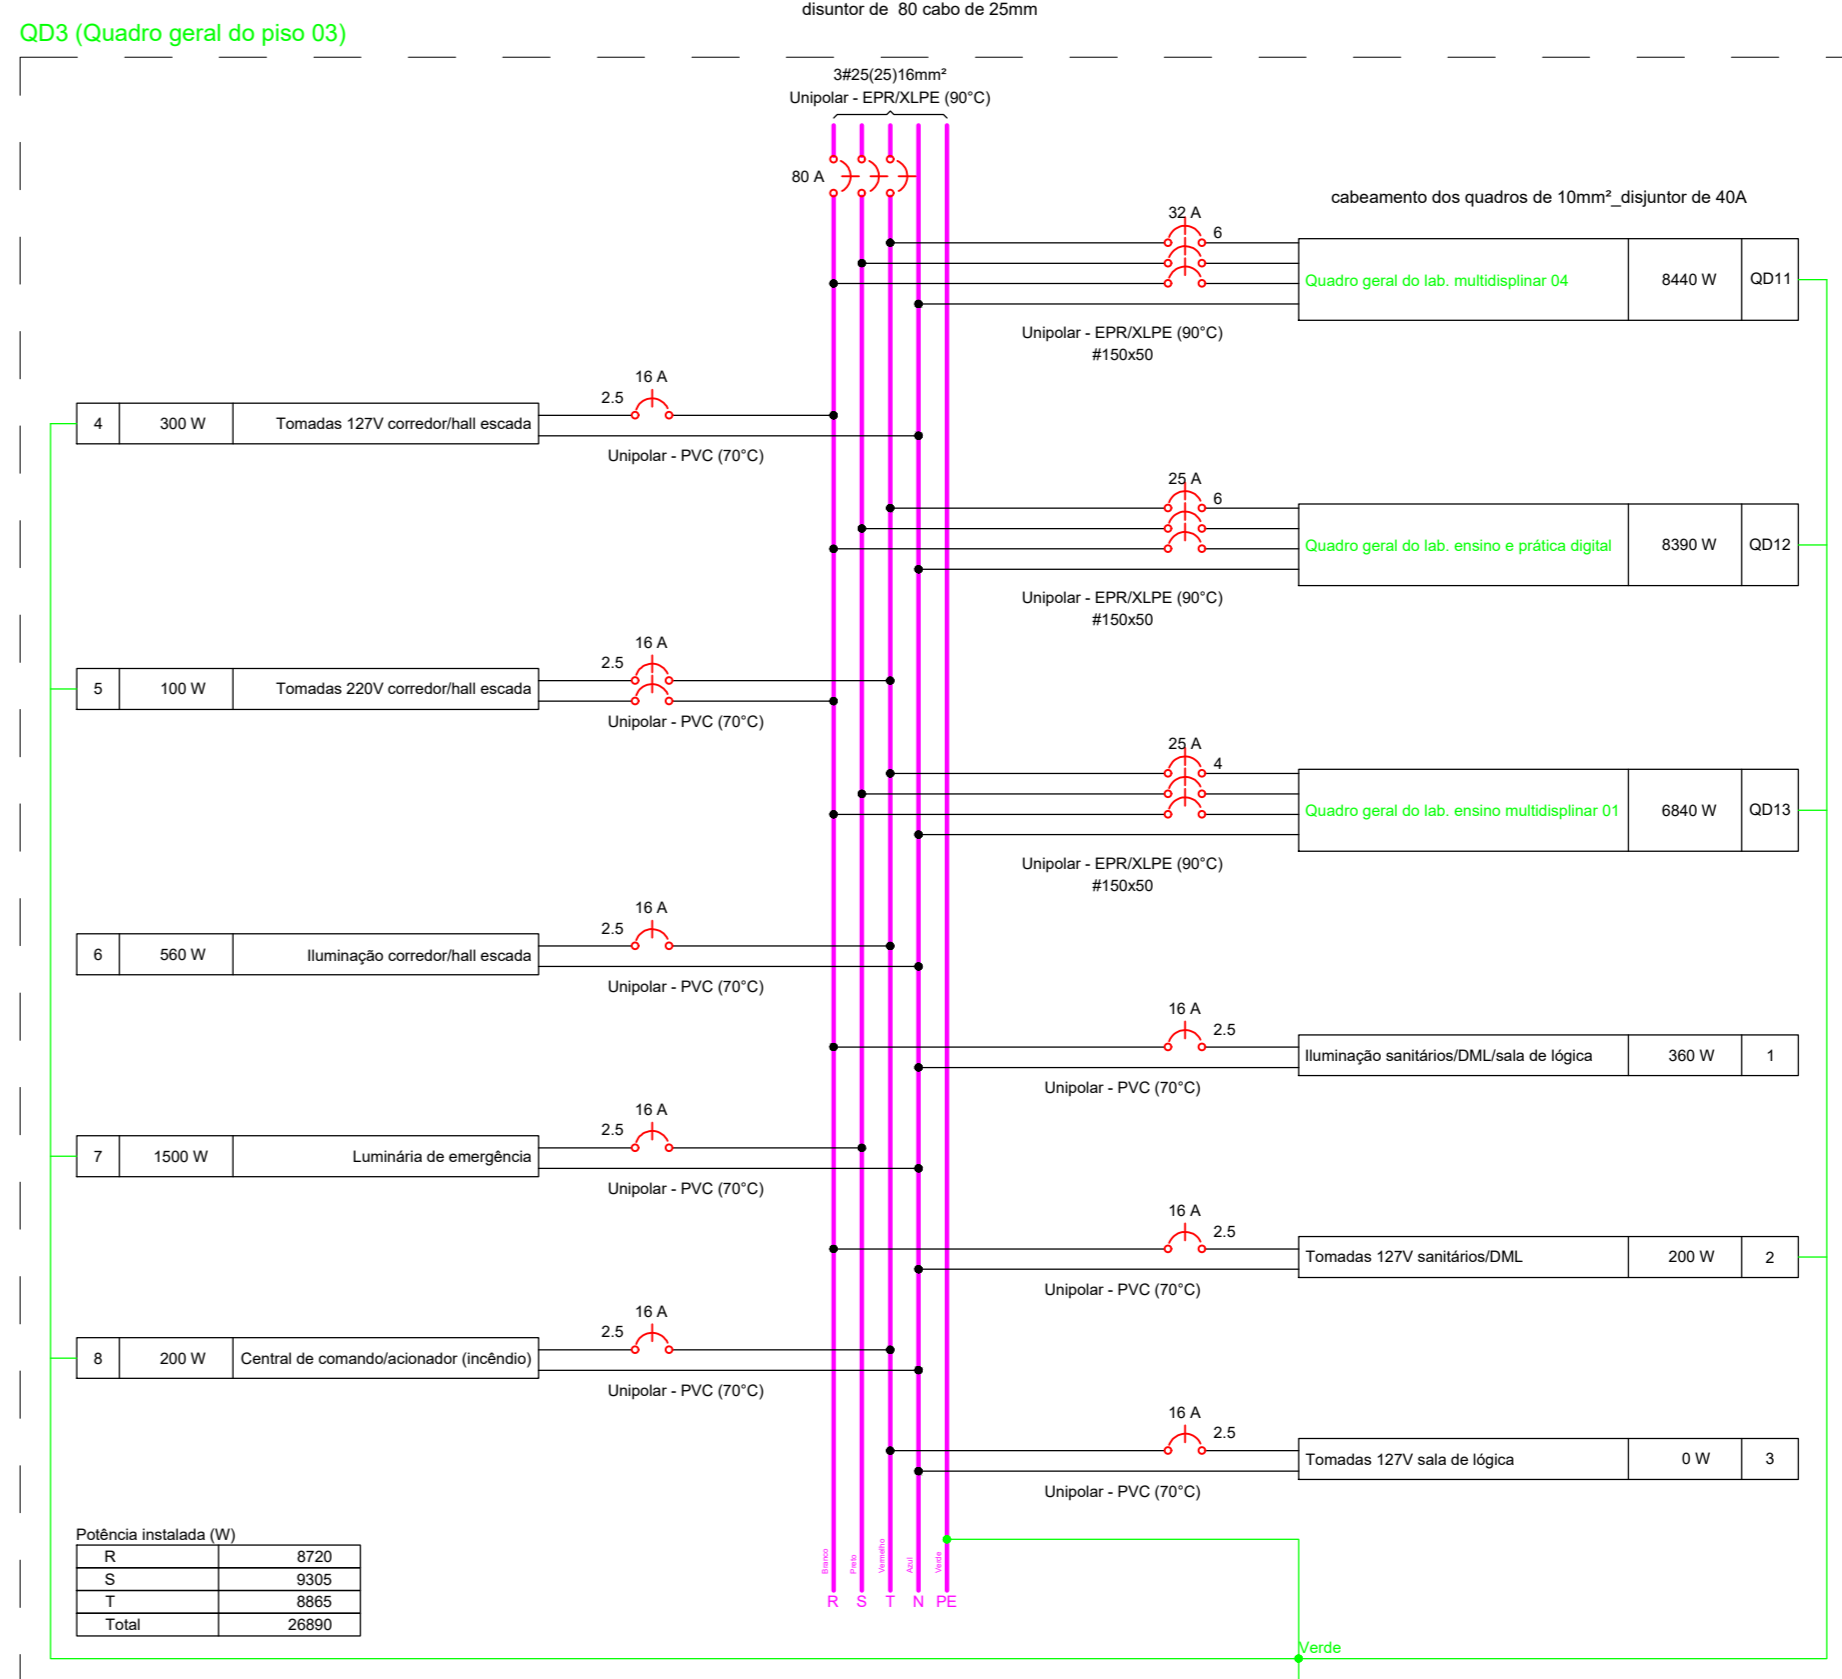

PISO 03

Legenda table listing symbols for boxes, conduits, switches, lamps, and other electrical components.

NOTAS and LEGENDA DAS INDICAÇÕES sections containing technical notes and key for symbols used in the diagrams.

UNIVERSIDADE FEDERAL DE ALFENAS - UNIFAL-MG COORDENADORIA DE PROJETOS E OBRAS - CPO/Proplan. Includes project details, signatures, and technical information.